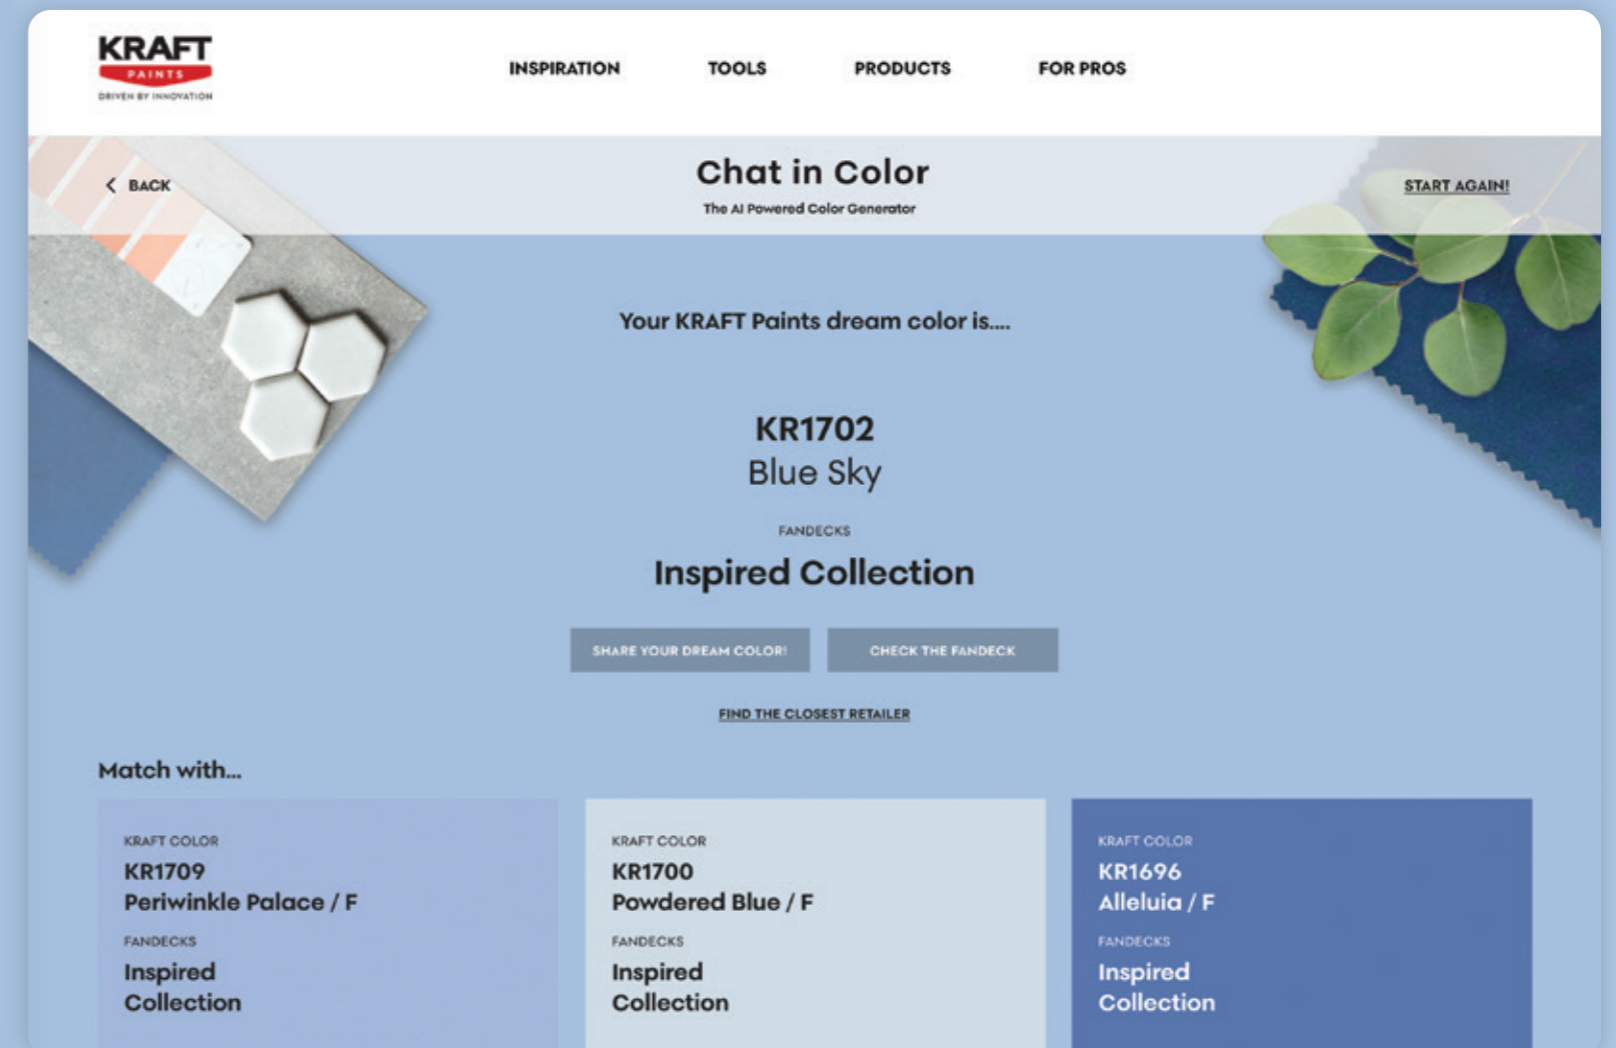

Indoor Paints

Master

Superior Quality, Matt Finish, In thousands of shades

Master Eco

Ecological, Matt Finish, In thousands of shades

Master Easy Clean

High washability, Semi Matt Finish, In thousands of shades