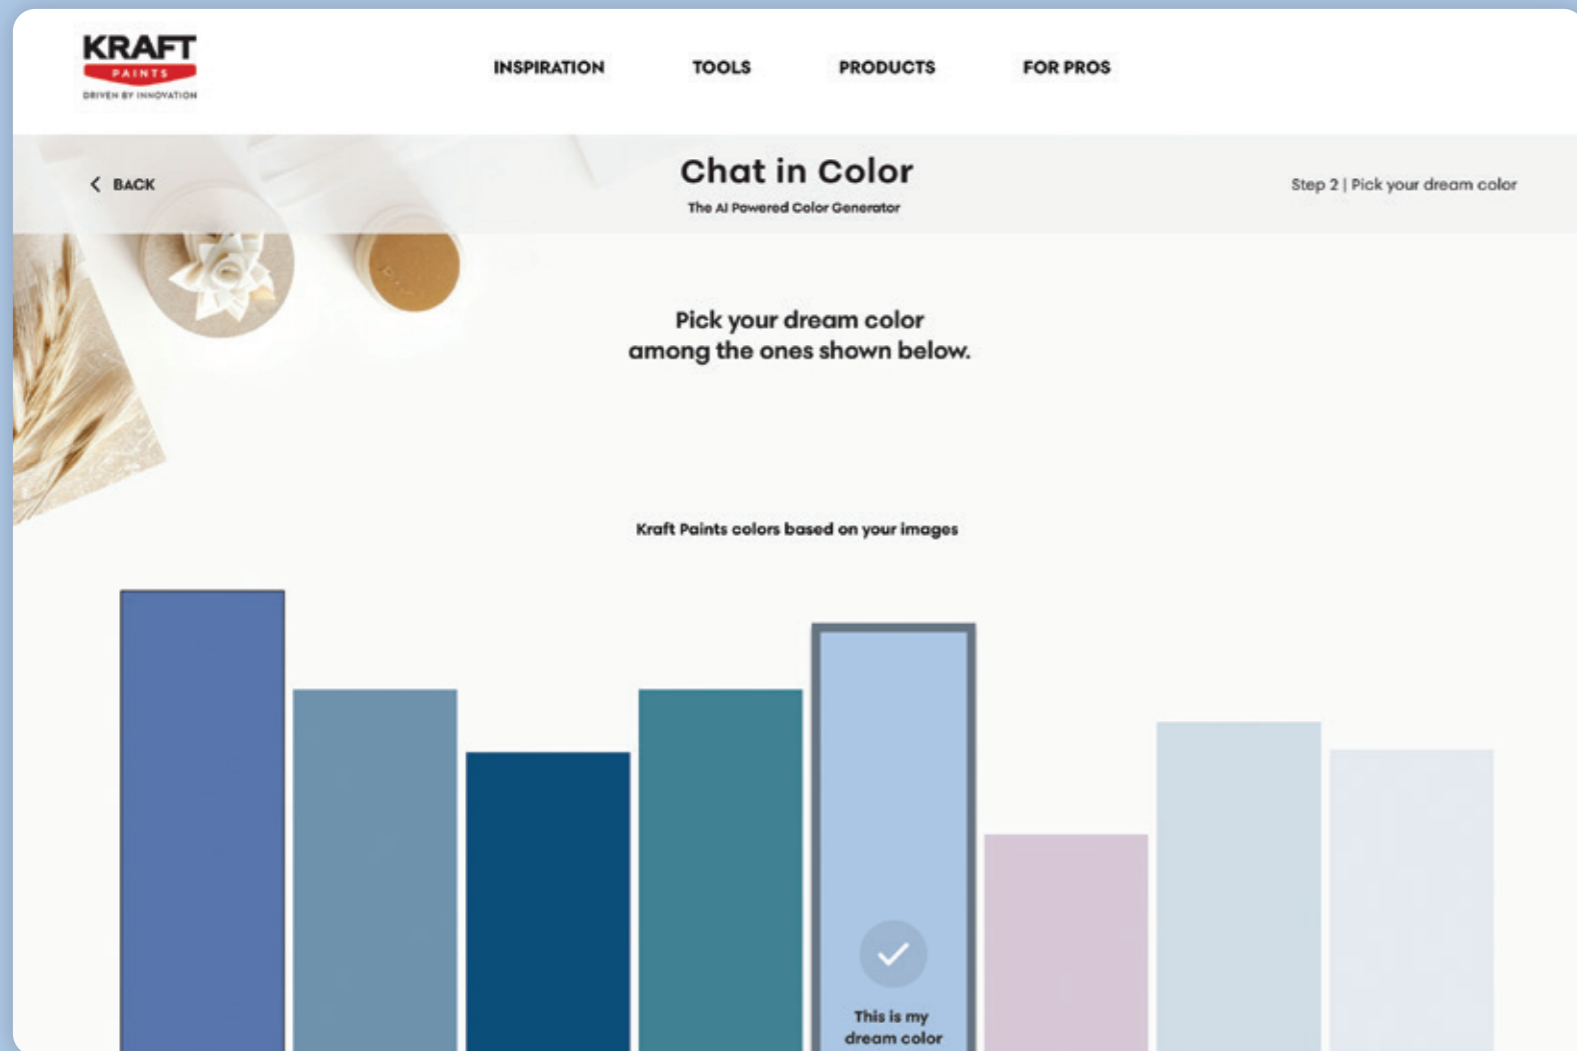

The AI Powered Color Generator

It intelligently analyzes context, offering personalized shades that resonate with the user's vision.

This seamless integration of technology in the creative process not only enhances efficiency but also ensures each color embodies the user's intent in the final aesthetic for any building, from residential homes to commercial spaces. Our color expertise keeps on evolving and moves color from the imaginary to the digital to the physical world.